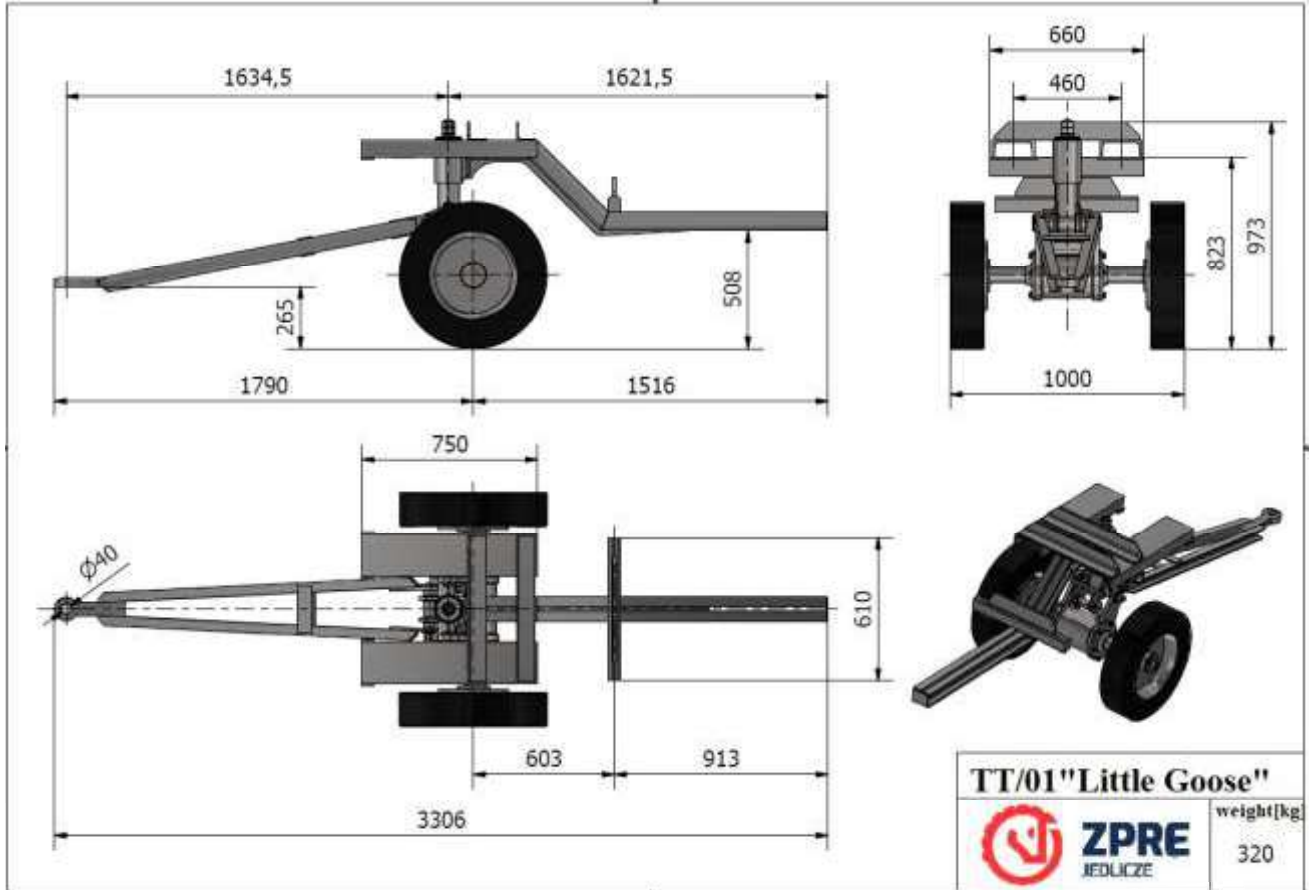

## Technical characteristics

- moving empty transport platform lifting capacity up to 130 tons,
- ability to work with a basic gas-powered forklift, which makes the product environmentally friendly,
- possibility of work with the rear (pulling) and the front (forks),
- collision-free rolling ending ensuring safety during connecting with platform,
- simple to use,
- small size and low own weight.

## SPECIFICATION

|             |           |
|-------------|-----------|
| Type:       | TT/01     |
| Length:     | 3306 mm   |
| Width:      | 1000 mm   |
| Height:     | 973 mm    |
| Own weight: | 0,32 tons |