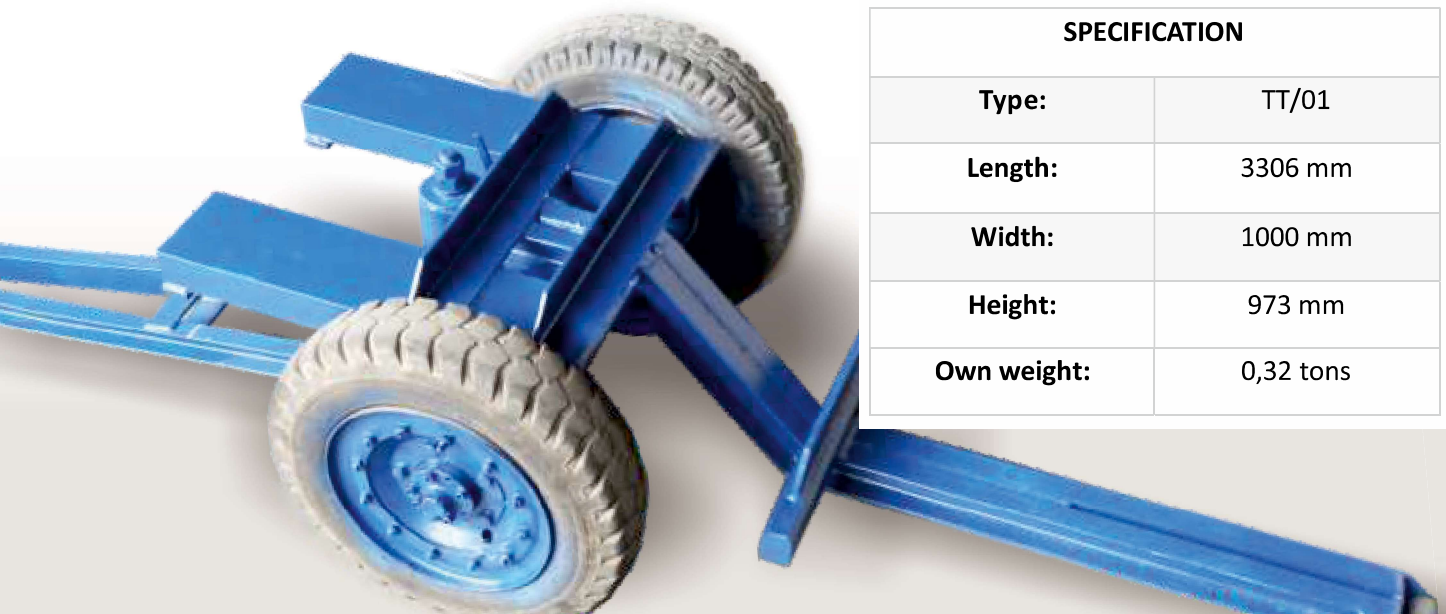

ZPRE
JEDLICZE

Transport Tug TT/01 "Little Goose"

SPECIFICATION

Type:	TT/01
Length:	3306 mm
Width:	1000 mm
Height:	973 mm
Own weight:	0,32 tons

Contact:

Patrycja Rymarowicz
Customer Support Specialist
Phone: +48 13 43 75 340
Mobile: +48 728 966 627

@ p.rymarowicz@zpre-jedlicze.com.pl
www.zpre-jedlicze.com.pl
📍 ZPRE „Jedlicze” Co. Ltd. 38-460,
Kurkowskiego st. No 86, Poland