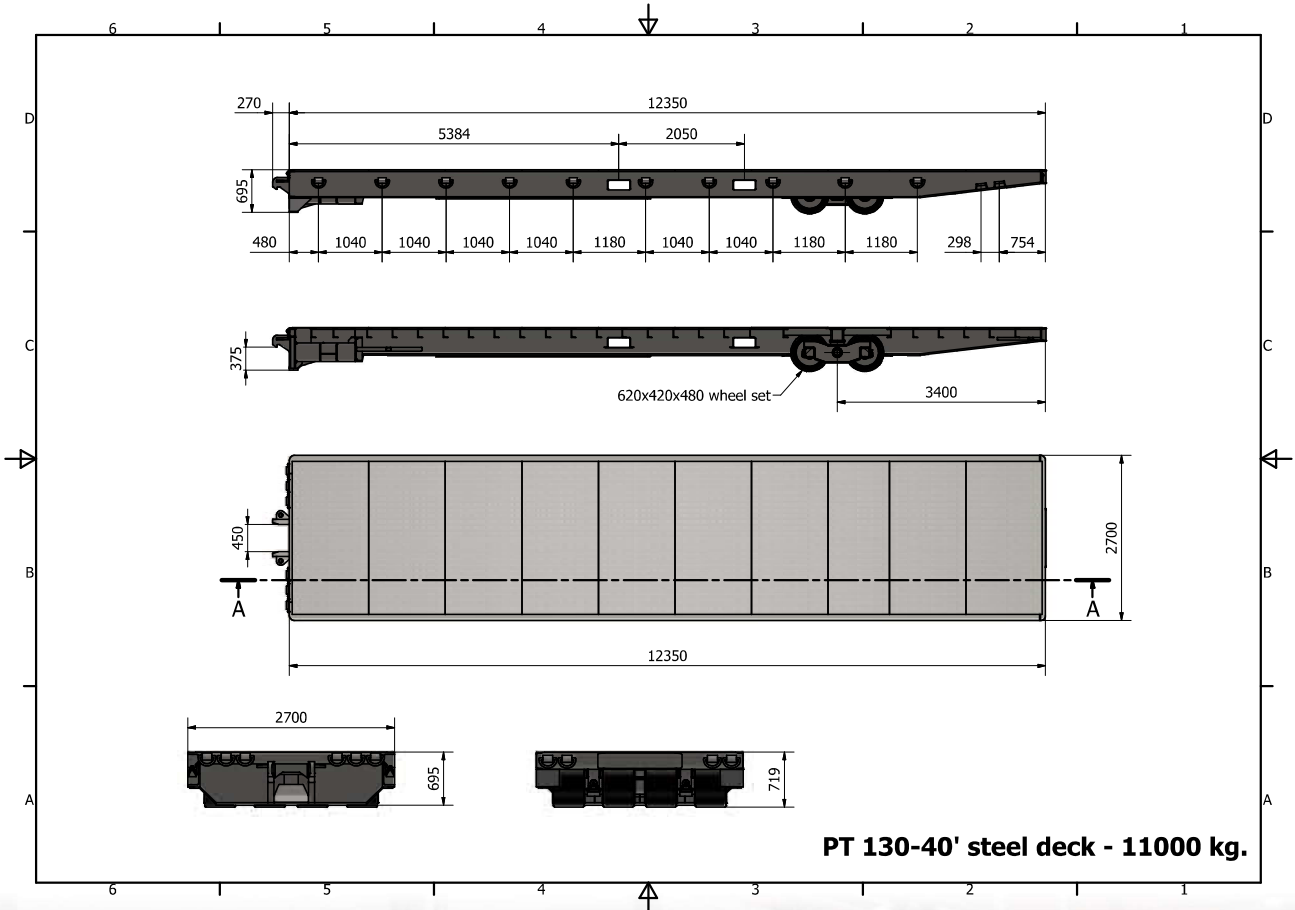

ZPRE
JEDLICZE

PT 130-40' steel covering

Destiny:

The Rolltrailer type transport platform is used to transport heavy, bulky and oversized loads and container loads up to 130 tons.

Benefits

- optimized design,
- universal application,
- very good quality of weld joints and product finish,
- painting at the highest level (total coating thickness $\geq 120 \mu\text{m}$),
- tires from a reputable company,
- warranty and post-warranty service.

Technical characteristics

- maximum platform lifting capacity - 130 tons of evenly distributed self-supporting load or container load in positions 20" / 40",
- covered with tear plate secured with high-quality paints,
- collision-free ending ensuring safety during ascents and descents,
- series of mounting brackets for optimal and safe lifting of the platform from all sides.

ZPRE
JEDLICZE

PT 130-40' steel covering

PT 130-40' steel deck - 11000 kg.

SPECIFICATION

Type:	PT/130-40'
Length:	12.350.00 mm
Width:	2.700.00 mm
Height:	695 mm/719 mm
Capacity:	130 tons
Own weight:	11.00 tons