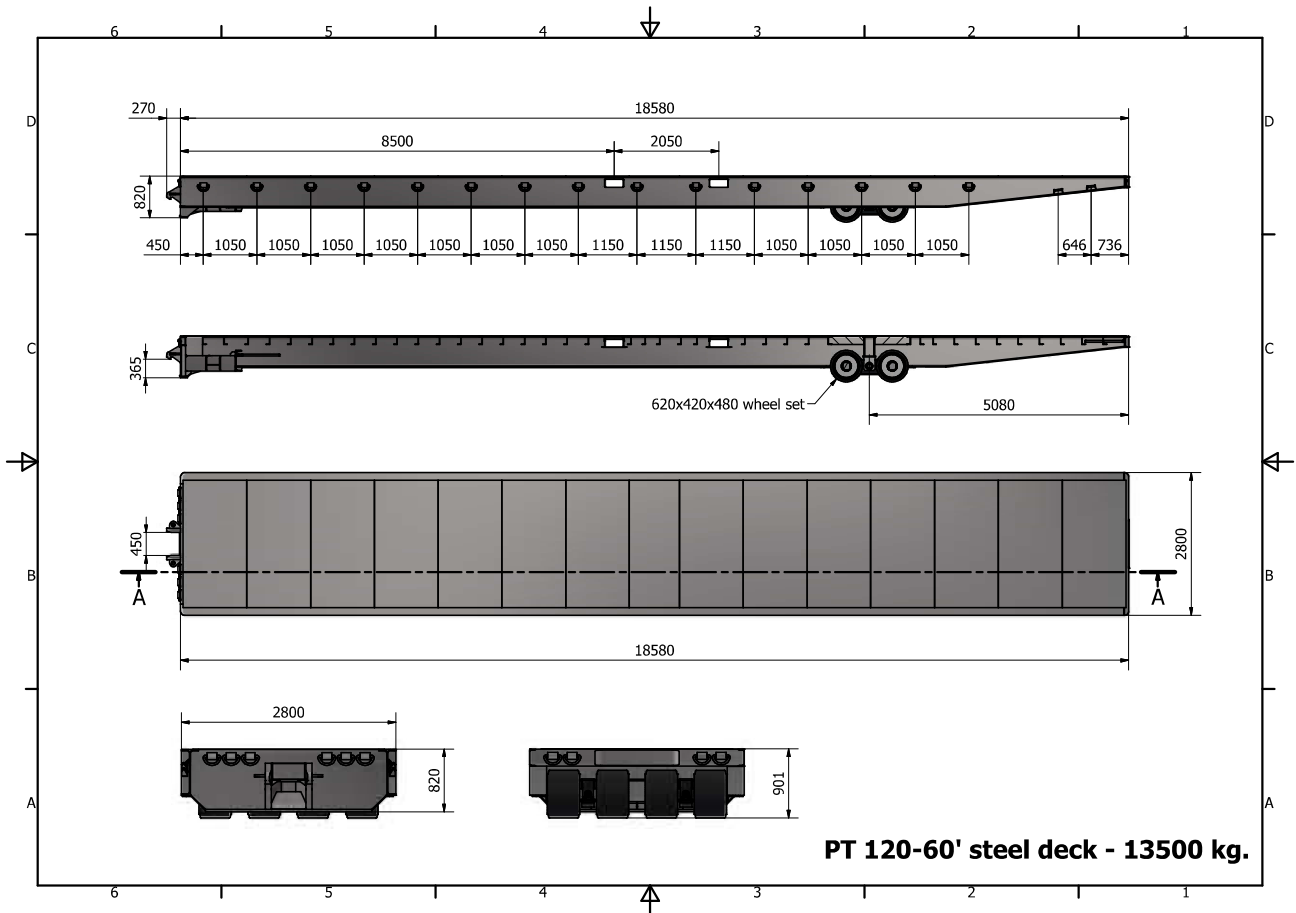

# PT 120-60' steel covering

## Technical characteristics

- maximum platform lifting capacity - 120 tons of evenly distributed self-supporting load or container load in positions 20" / 40",
- covered with tear plate secured with high-quality paints,
- collision-free ending ensuring safety during ascents and descents,
- series of mounting brackets for optimal and safe lifting of the platform from all sides.

## SPECIFICATION

<b>Type:</b>	PT/120-60'
<b>Length:</b>	18.580.00 mm
<b>Width:</b>	2.800.00 mm
<b>Height:</b>	820 mm/901 mm
<b>Capacity:</b>	120 tons
<b>Own weight:</b>	13.50 tons