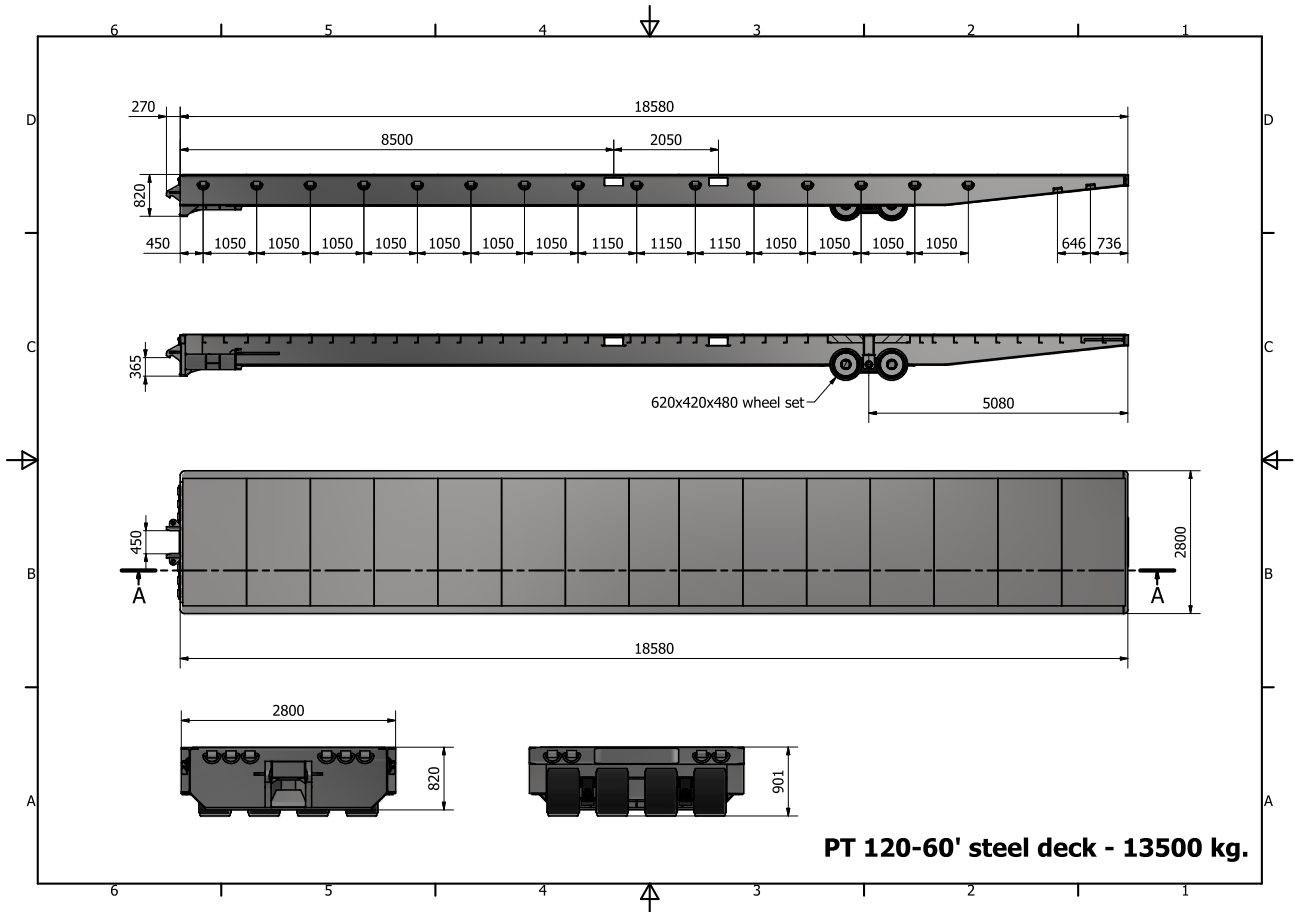

## Technical characteristics

- maximum platform lifting capacity - 120 tons of evenly distributed self-supporting load or container load in positions 20" / 40",
- covered with tear plate secured with high-quality paints,
- collision-free ending ensuring safety during ascents and descents,
- series of mounting brackets for optimal and safe lifting of the platform from all sides.

# PT 120-60' steel covering

## SPECIFICATION

|                    |               |
|--------------------|---------------|
| <b>Type:</b>       | PT/120-60'    |
| <b>Length:</b>     | 18.580.00 mm  |
| <b>Width:</b>      | 2.800.00 mm   |
| <b>Height:</b>     | 820 mm/901 mm |
| <b>Capacity:</b>   | 120 tons      |
| <b>Own weight:</b> | 13.50 tons    |