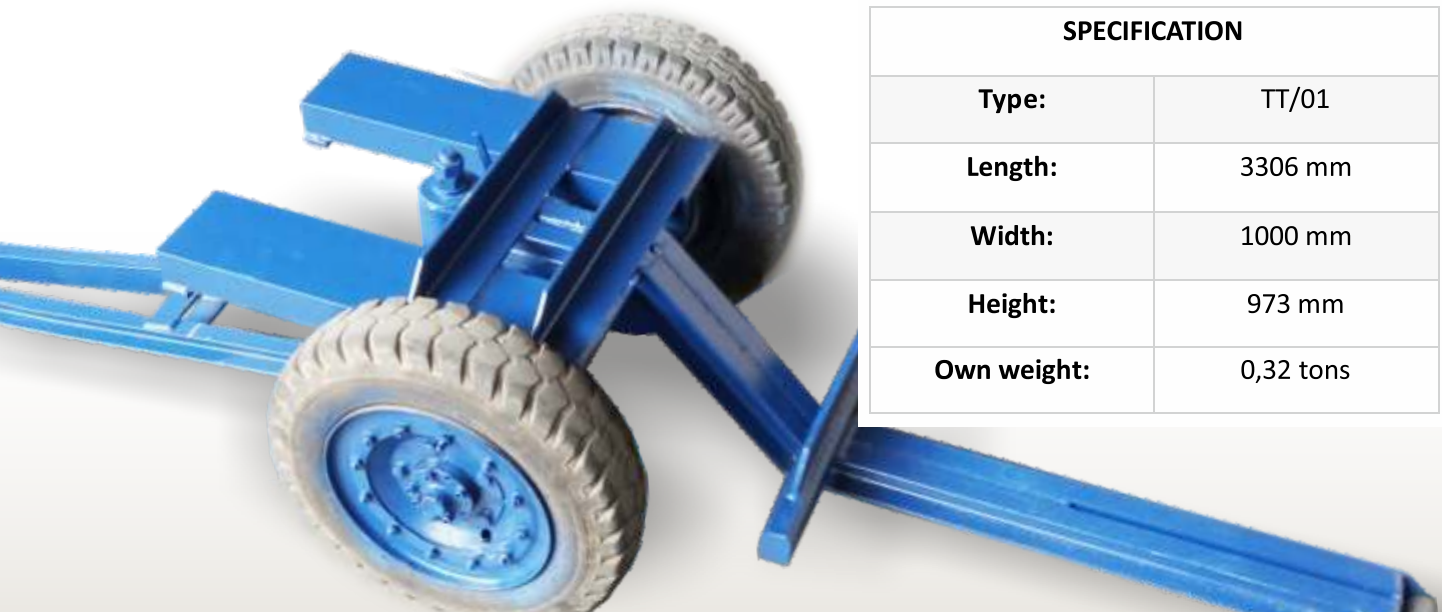

ZPRE
JEDLICZE

Transport Tug TT/01 "Little Goose"

SPECIFICATION	
Type:	TT/01
Length:	3306 mm
Width:	1000 mm
Height:	973 mm
Own weight:	0,32 tons

Contact:

Patrycja Rymarowicz
Customer Support Specialist
Phone: +48 +13 43 75 340
Mobile: +48 728 966 627

@ p.rymarowicz@zpre-jedlicze.com.pl
www.zpre-jedlicze.com.pl
ZPRE „Jedlicze” Co. Ltd. 38-460,
Kurkowskiego st. No 86, Poland