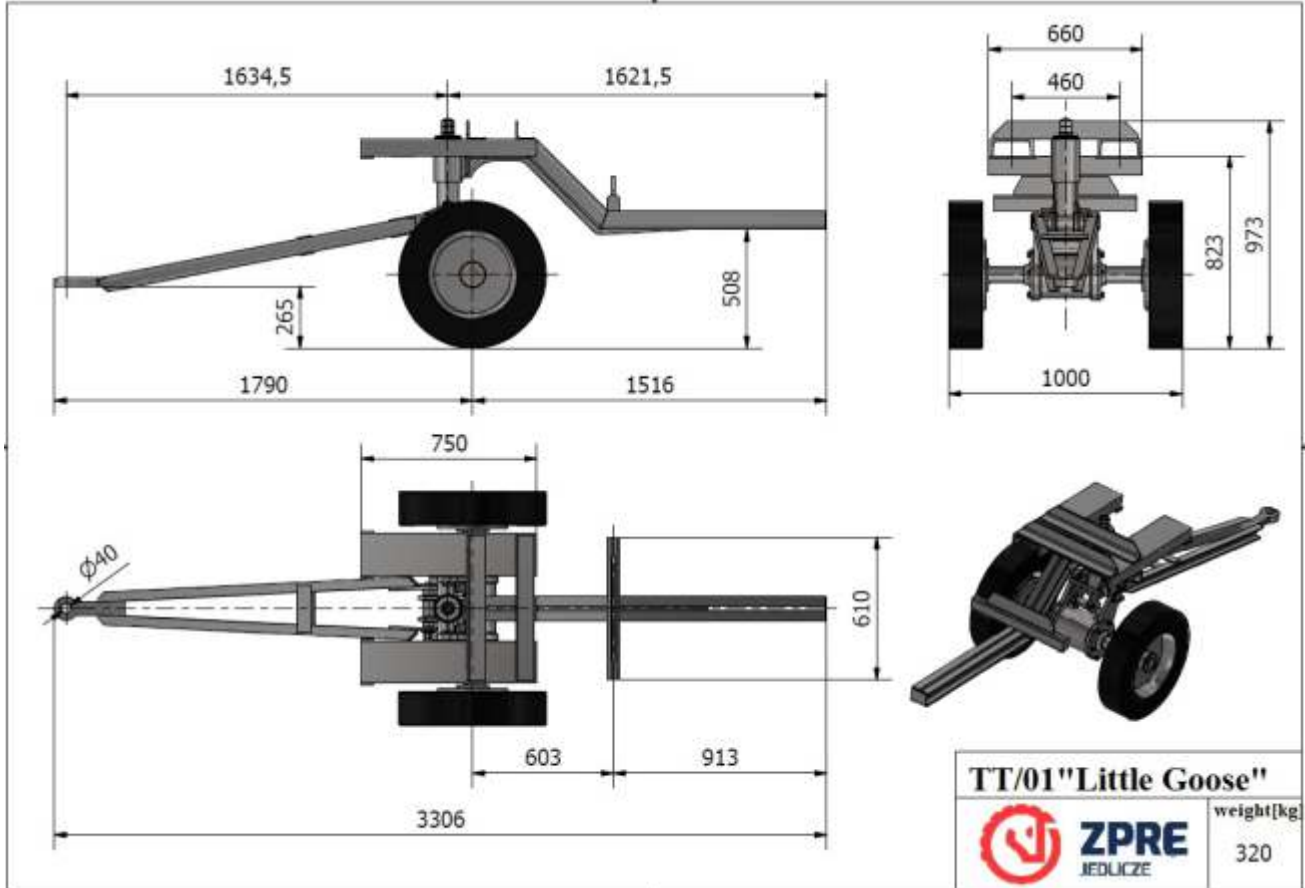

## Technical characteristics

- moving empty transport platform lifting capacity up to 130 tons,
- ability to work with a basic gas-powered forklift, which makes the product environmentally friendly,
- possibility of work with the rear (pulling) and the front (forks),
- collision-free rolling ending ensuring safety during connecting with platform,
- simple to use,
- small size and low own weight.

# Transport Tug TT/01 "Little Goose"

SPECIFICATION	
Type:	TT/01
Length:	3306 mm
Width:	1000 mm
Height:	973 mm
Own weight:	0,32 tons